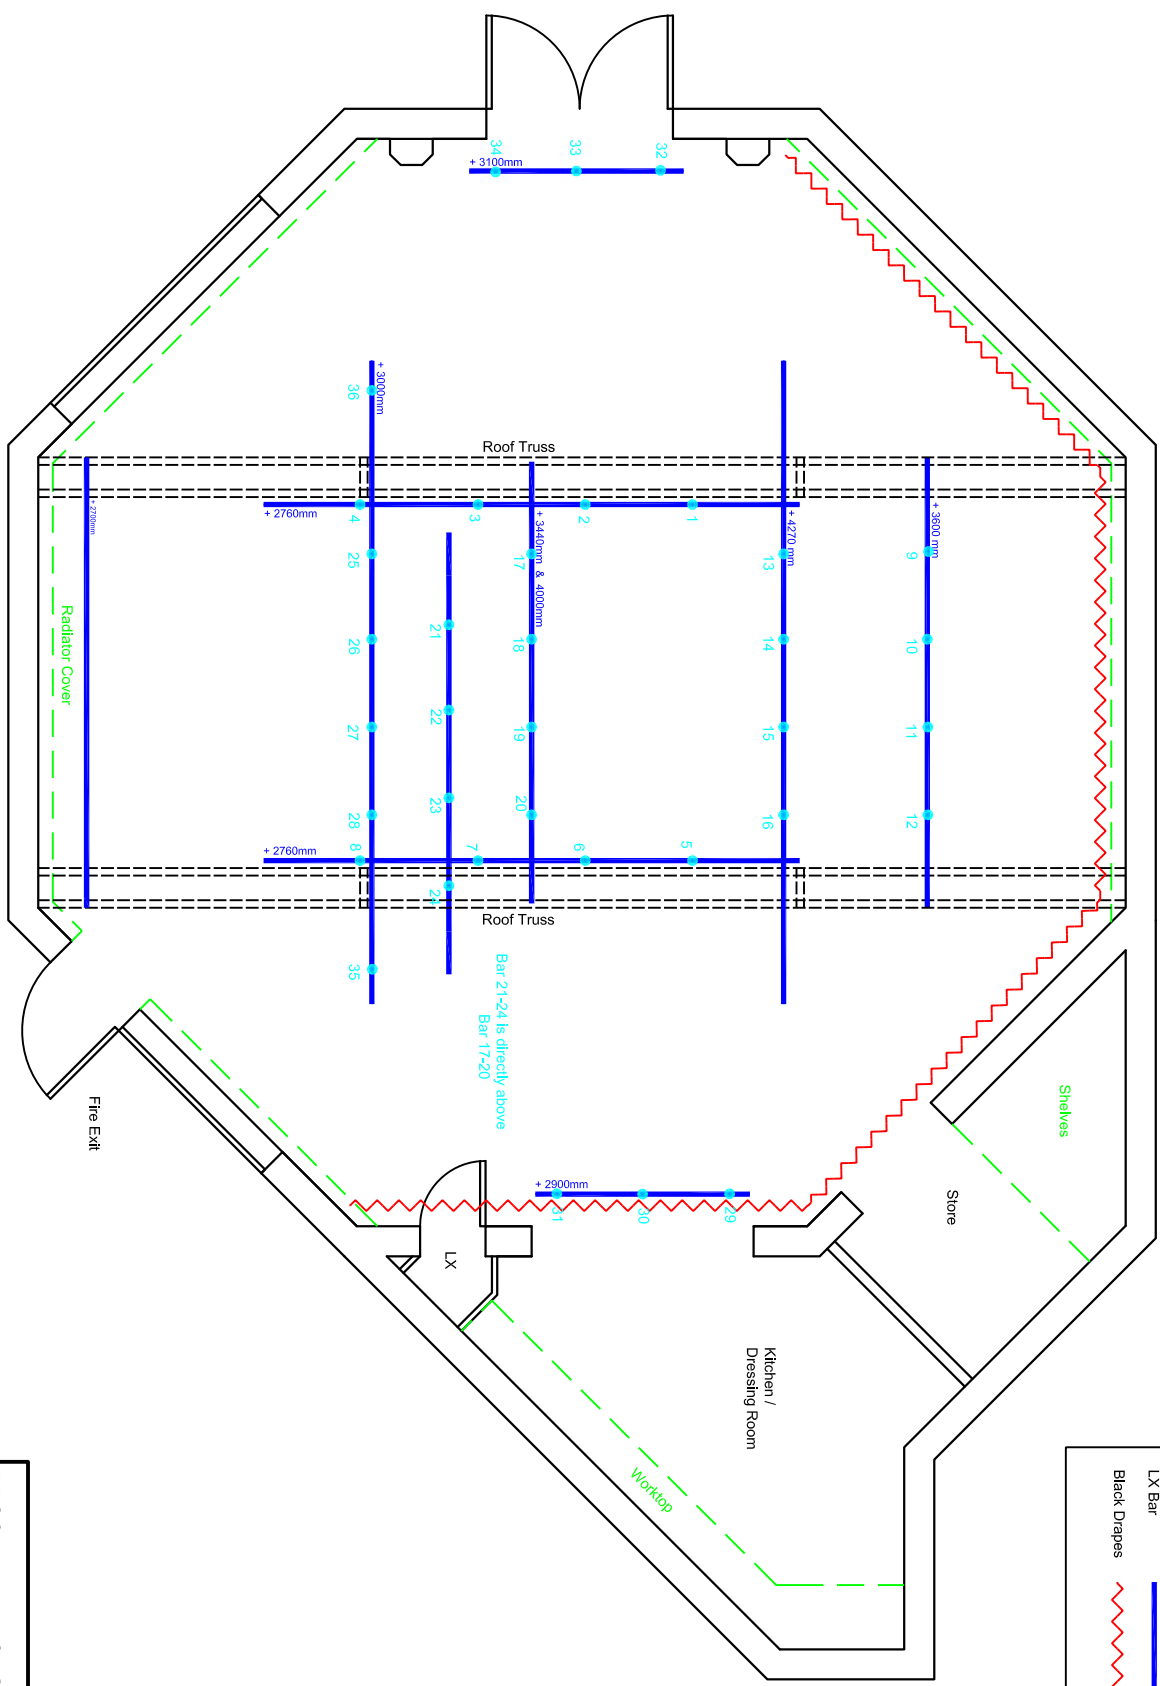

KEY	
---	Roof Beam
- - -	Furniture
---	LX Bar
~~~~~	Black Drapes

1 metre

EPSOM PLAYHOUSE  
 Drawing : Myers Studio Plan  
 Scale : 1 : 50 (at A3)  
 Drawn : Simon Banks  
 Date : Oct 2013