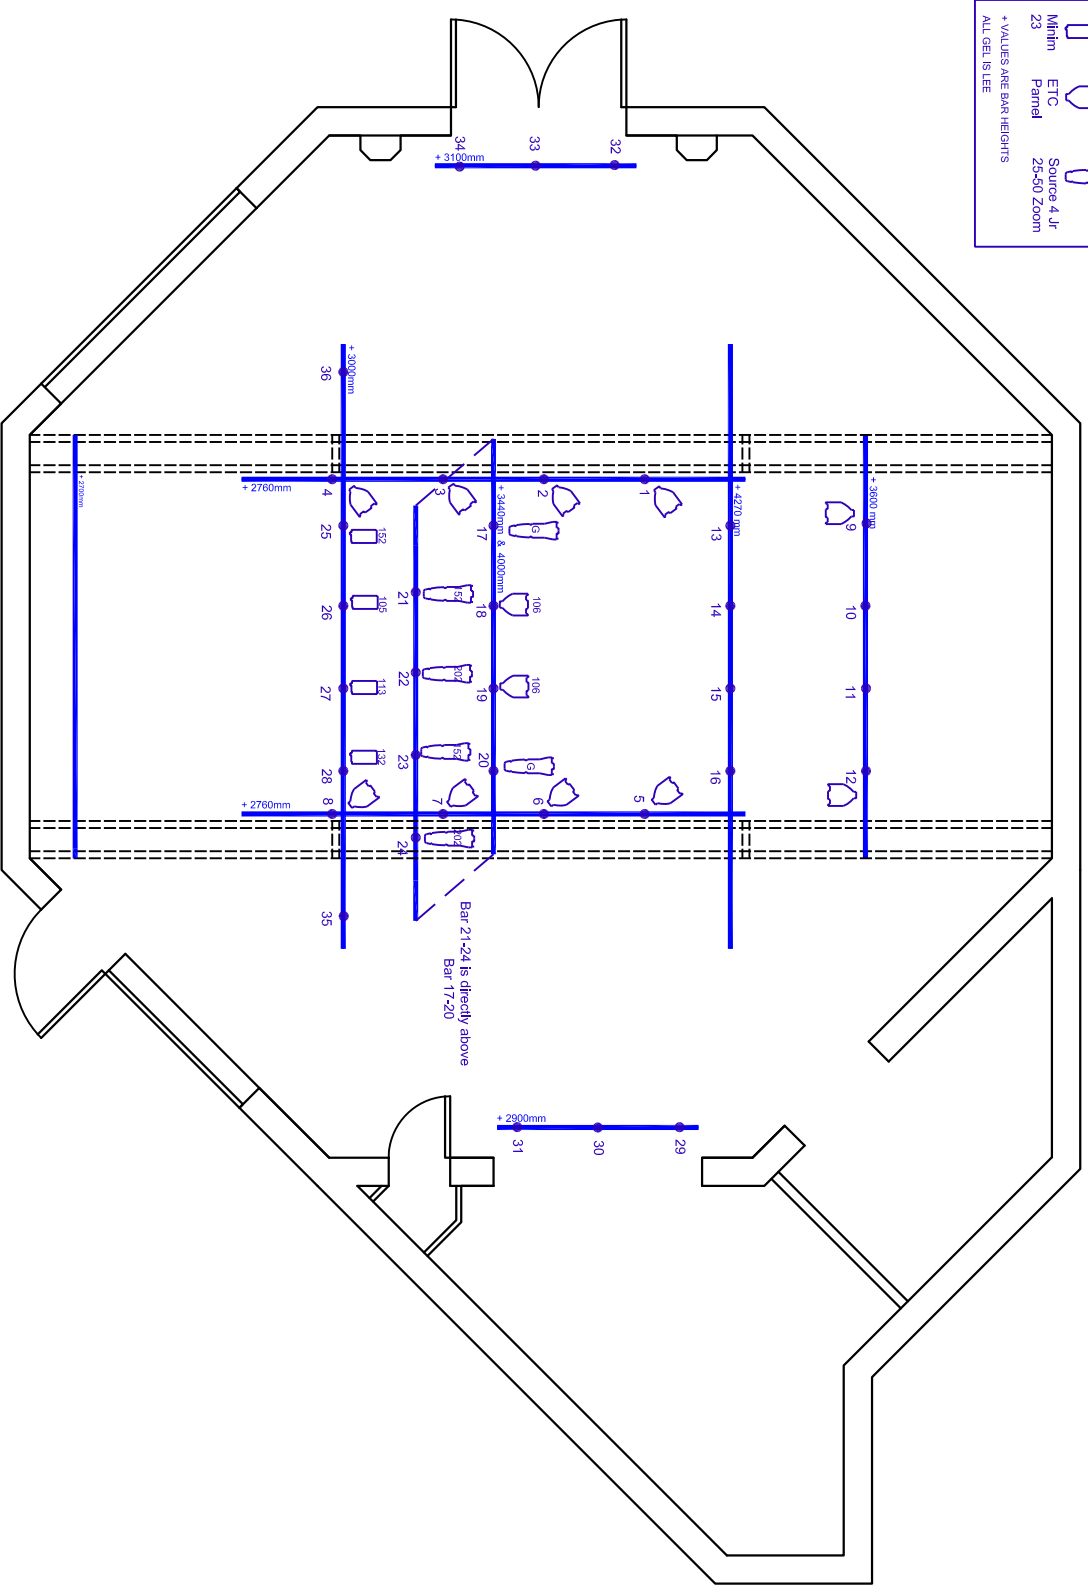

KEY

-  Mifitin
-  ETC Panel
-  Source 4 Jr

23 25-50 Zoom

+ VALUES ARE BAR HEIGHTS
ALL GEL IS LEE

MYERS STUDIO STANDARD LIGHTING RIG

1:75 Drawn by Simon Banks October 2016