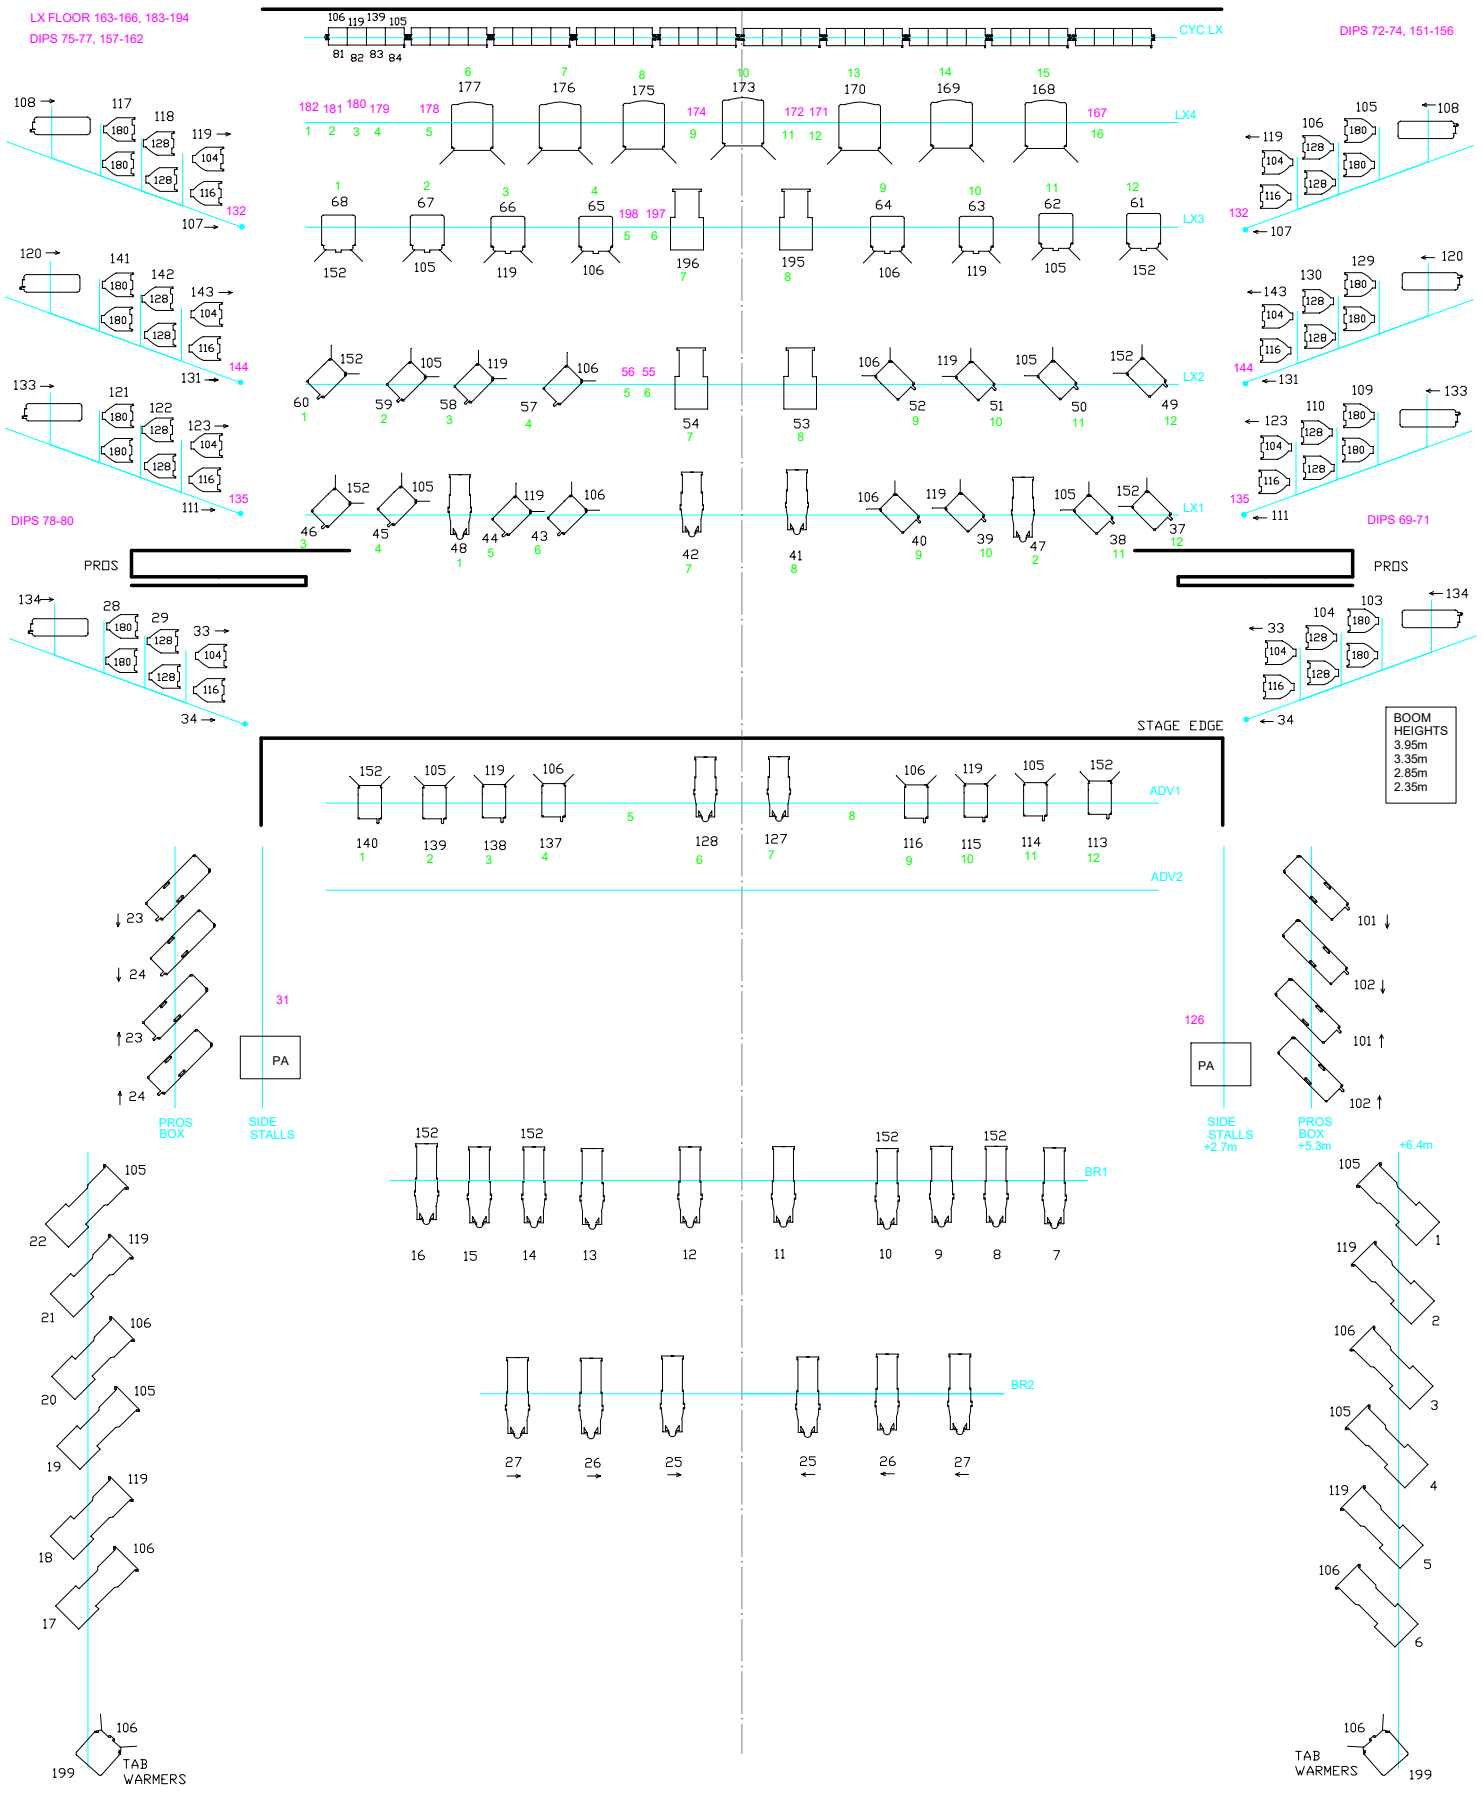

LX FLOOR 163-166, 183-194  
DIPS 75-77, 157-162

DIPS 72-74, 151-156

KEY

MAGENTA NUMBERS INDICATE SPARE CHANNEL POSITIONS ON STAGE AND OVERHEAD RIG  
NOTE: DIMMERS 87-100, 149 & 150 DO NOT EXIST DIMMER 200 IS WORKING FLOODS ON STAGE HOUSE LIGHTS ARE INDEPENDENT, MANUAL CONTROL OR DIMMERS 201 & 202

GREEN NUMBERS INDICATE BAR SOCKET NUMBERING

**EPSOM PLAYHOUSE**  
STANDARD LIGHTING RIG SCHEMATIC  
NOV 2020  
NOT TO SCALE

ALL GEL IS LEE  
FOH RIG IS FIXED POSITION  
AND CANNOT BE MOVED  
CH1-6 AND 17-22 ARE FIXED FOCUS / COLOUR

BOOM HEIGHTS  
3.95m  
3.35m  
2.85m  
2.35m