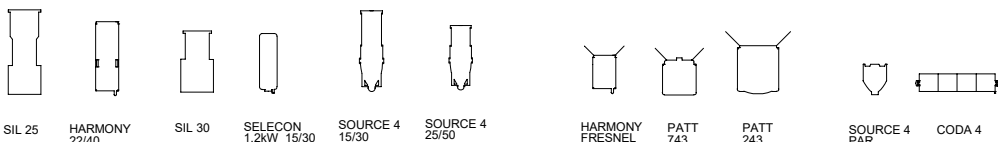

LX FLOOR 163-166, 183-194  
DIPS 75-77, 157-162

DIPS 72-74, 151-156

KEY

MAGENTA NUMBERS INDICATE SPARE CHANNEL POSITIONS ON STAGE AND OVERHEAD RIG  
NOTE: DIMMERS 87-100, 149 & 150 DO NOT EXIST DIMMER 200 IS WORKING FLOODS ON STAGE HOUSE LIGHTS ARE INDEPENDENT, MANUAL CONTROL OR DIMMERS 201 & 202

GREEN NUMBERS INDICATE BAR SOCKET NUMBERING

**EPSOM PLAYHOUSE**  
STANDARD LIGHTING RIG SCHEMATIC  
NOV 2020  
NOT TO SCALE

ALL GEL IS LEE  
FOH RIG IS FIXED POSITION  
AND CANNOT BE MOVED  
CH1-6 AND 17-22 ARE FIXED FOCUS / COLOUR

BOOM HEIGHTS  
3.95m  
3.35m  
2.85m  
2.35m